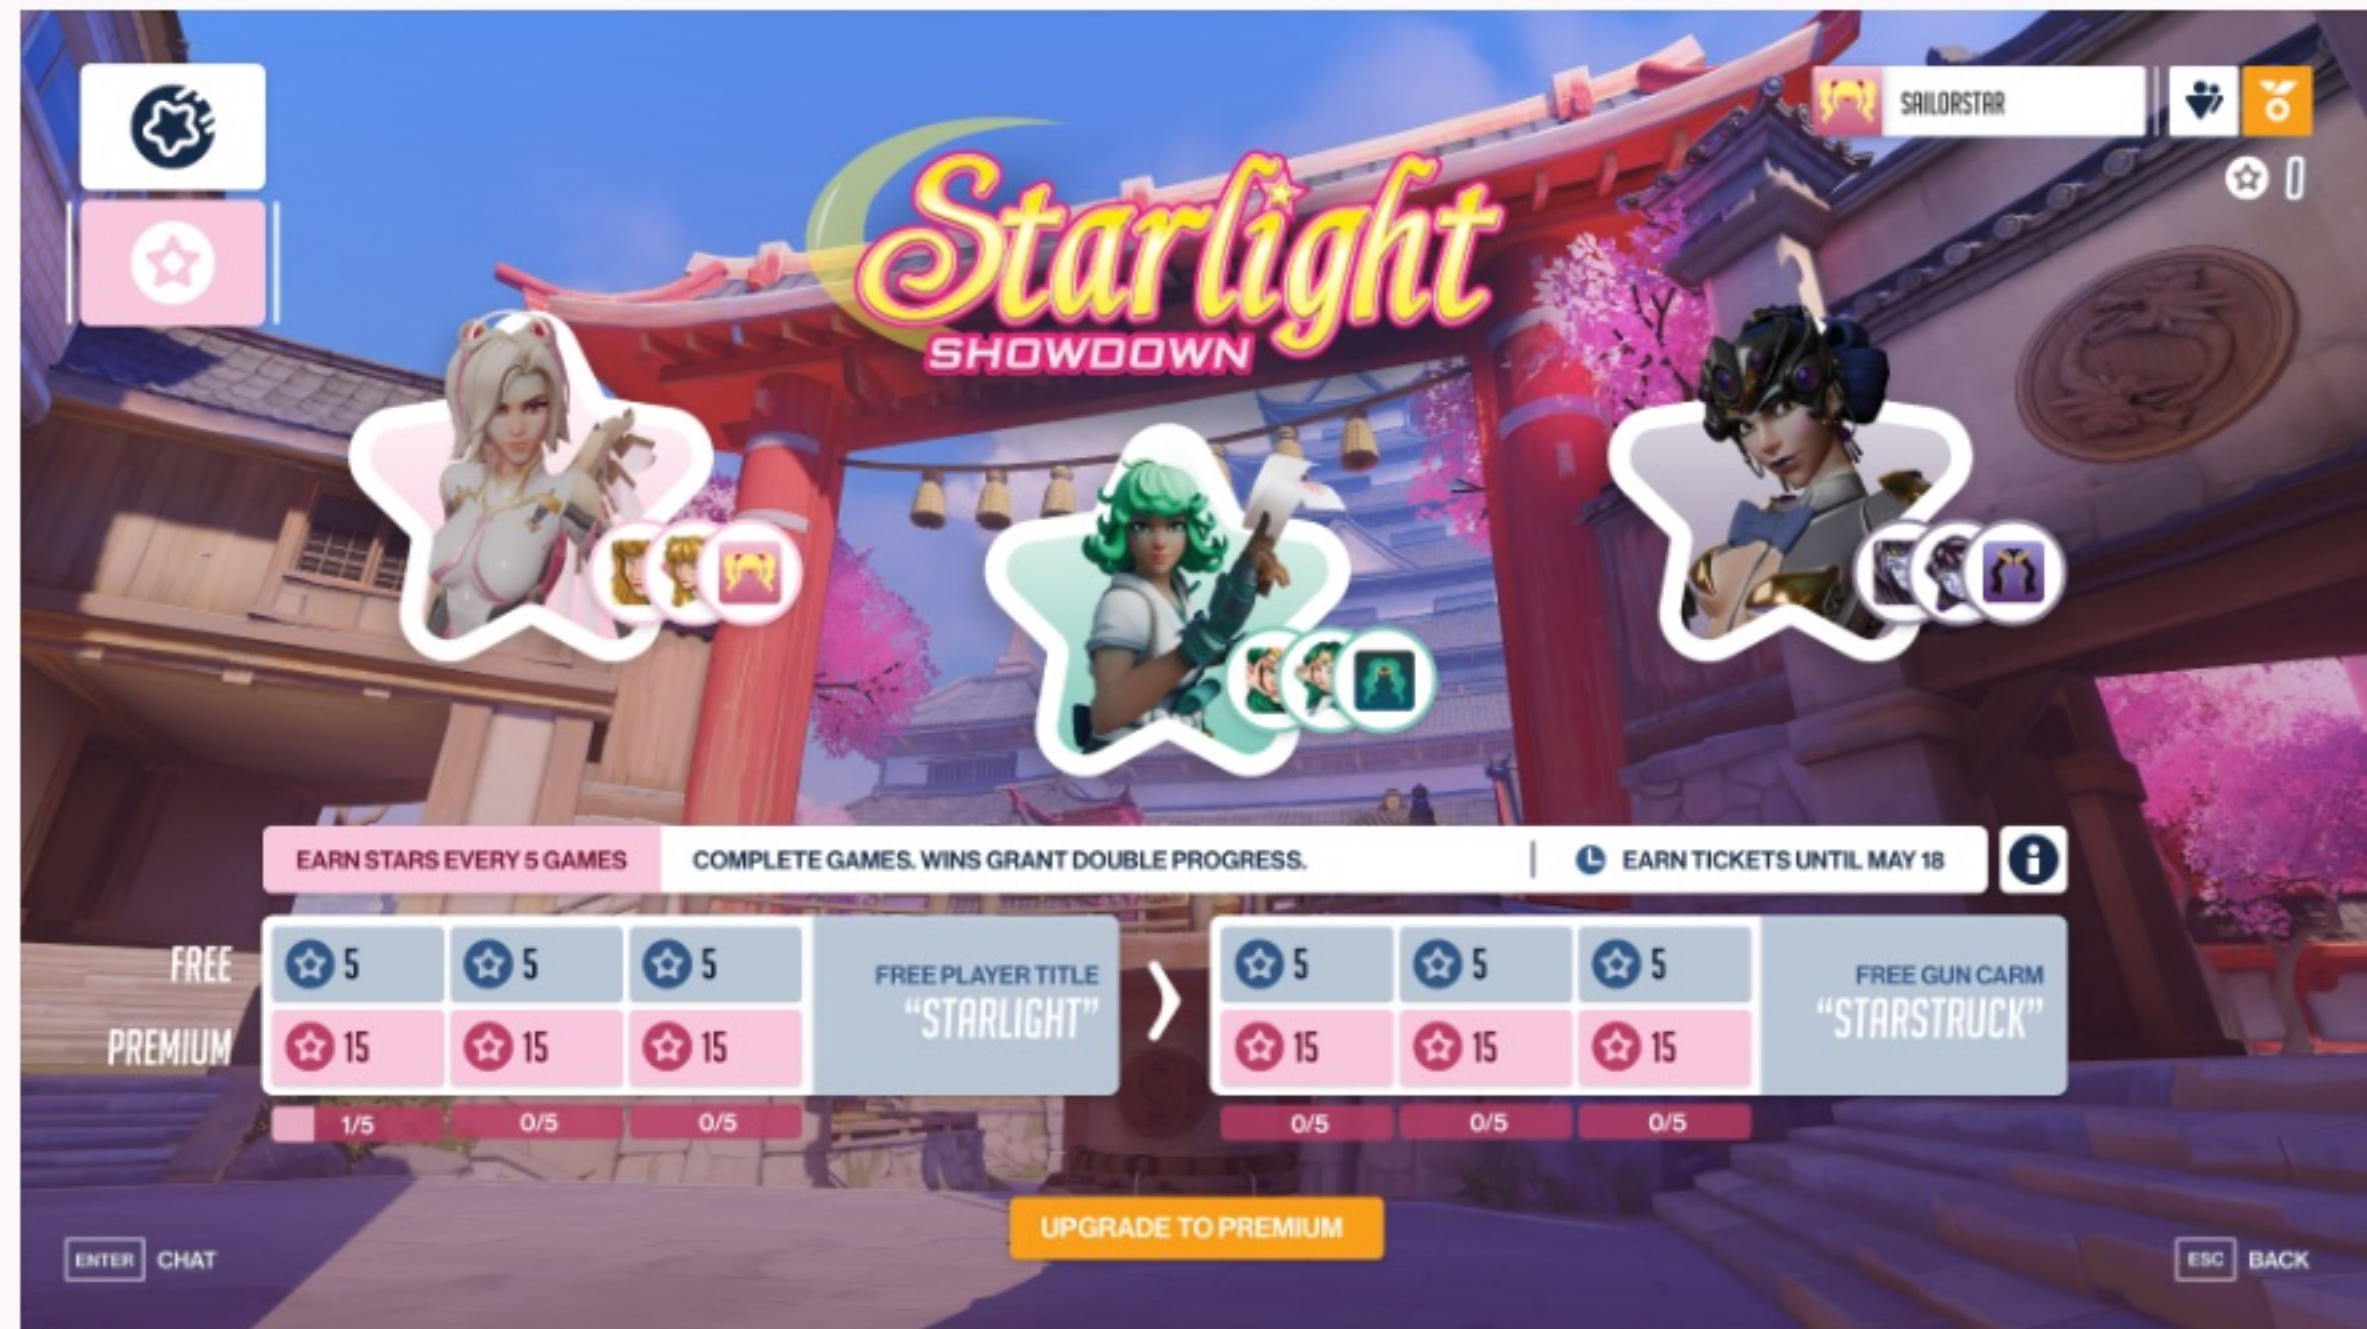

AND MUCH MORE!

**Starlight SHOWDOWN**

LIMITED TIME EVENT

FEATURING A NEW GAME MODE, MAP, SKINS, AND MORE!

STARTS MAY 5

Overwatch logo

# in-game display

# shop

MERCY  
SAILOR MOON

2500

OVERWATCH

FEATURED STORE REFRESHES IN 7 DAYS

This card features Mercy in her Sailor Moon skin. She is shown from the waist up, wearing a white and pink outfit with large, flowing pink wings. The background is a light blue gradient. The Overwatch logo is in the bottom left, and a character selection bar with three icons is at the bottom. A text box at the bottom indicates the featured store refreshes in 7 days.

KIRIKO  
SAILOR NEPTUNE

2500

OVERWATCH

FEATURED STORE REFRESHES IN 7 DAYS

This card features Kiriko in her Sailor Neptune skin. She is shown from the waist up, wearing a white and blue outfit with a dark blue skirt and a white beaded necklace. She is holding a white envelope and a katana. The background is a light blue gradient. The Overwatch logo is in the bottom left, and a character selection bar with three icons is at the bottom. A text box at the bottom indicates the featured store refreshes in 7 days.