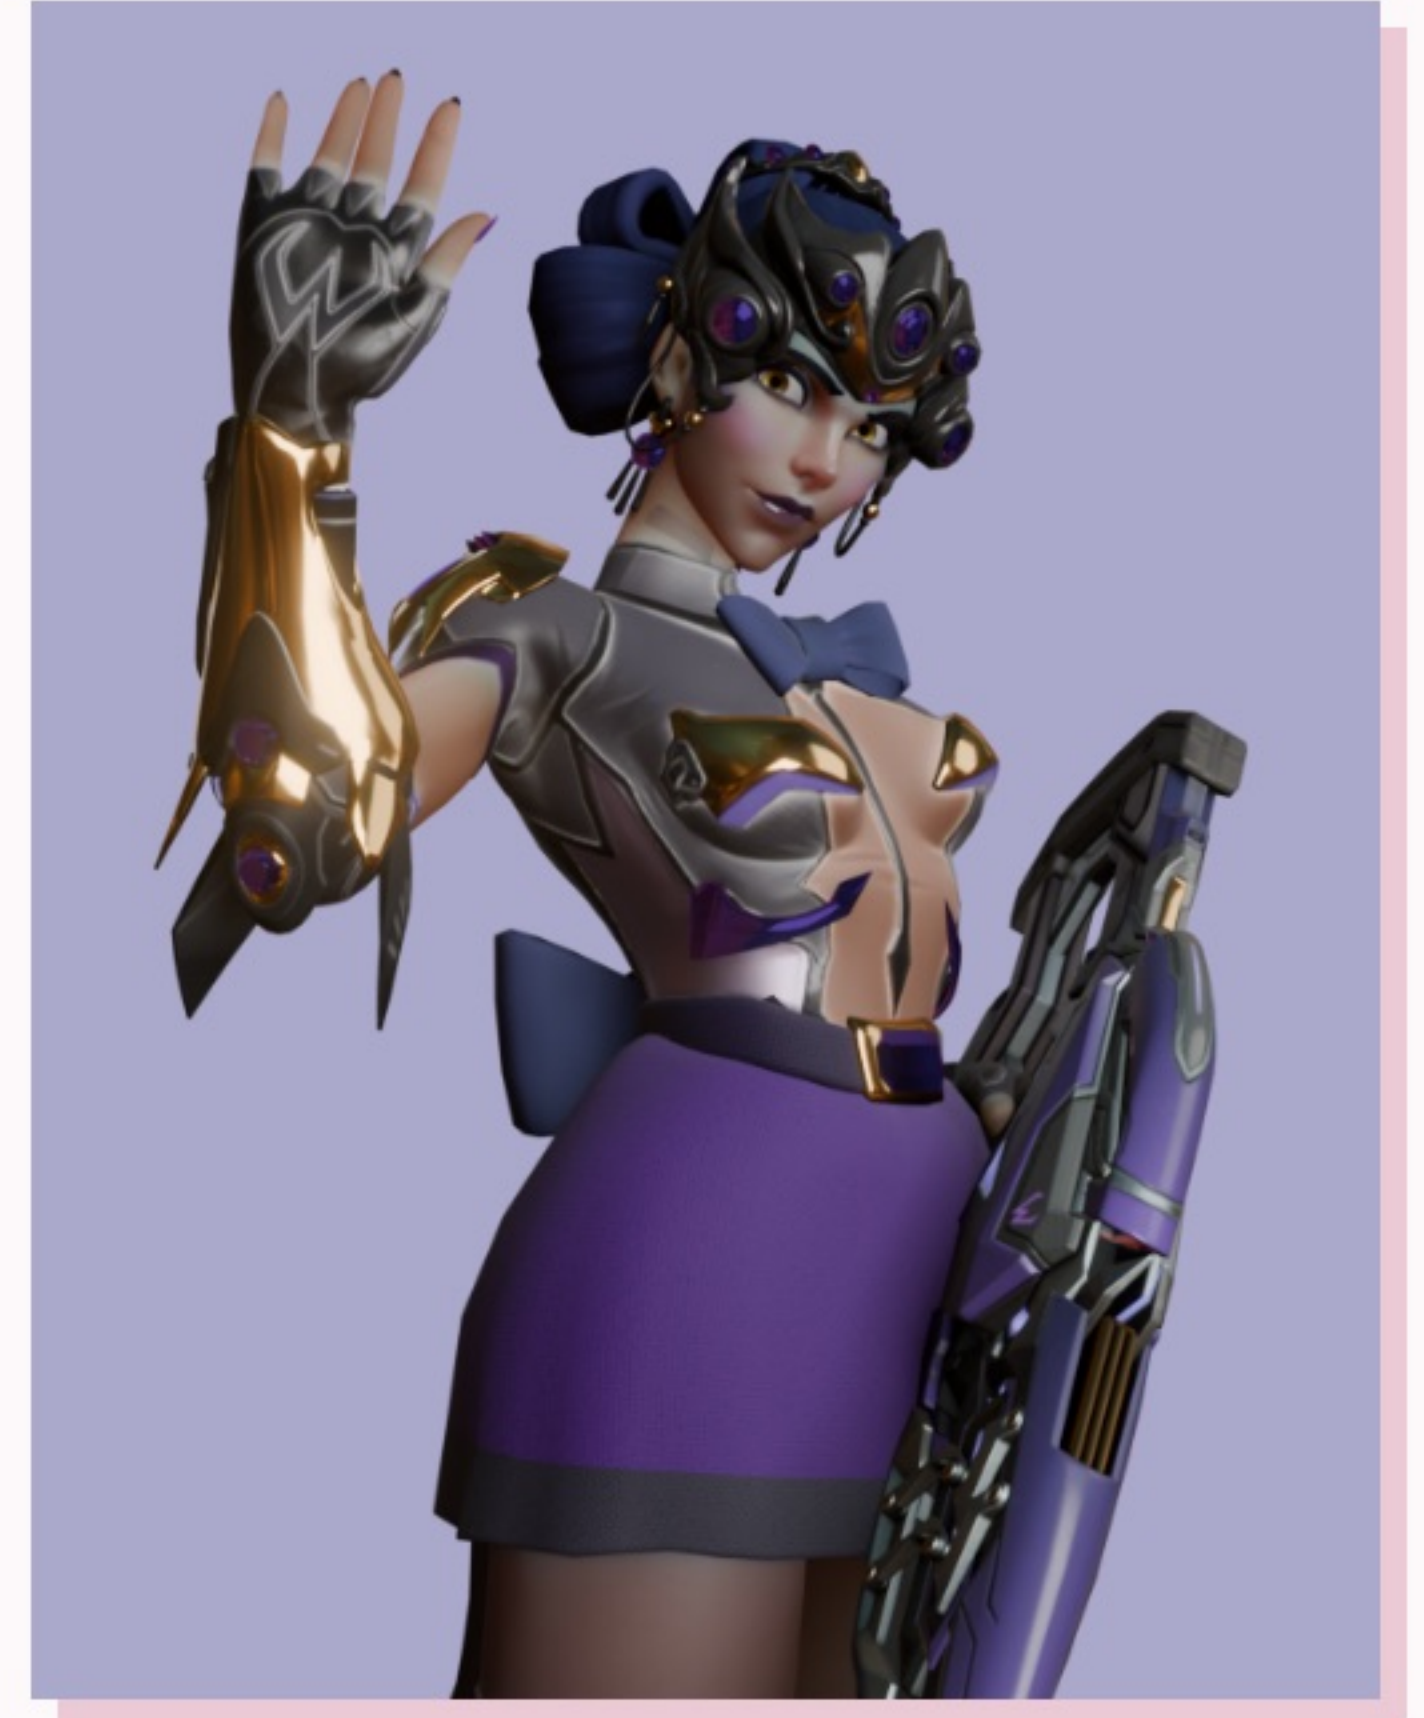

SAILOR WIDOW/SATURN