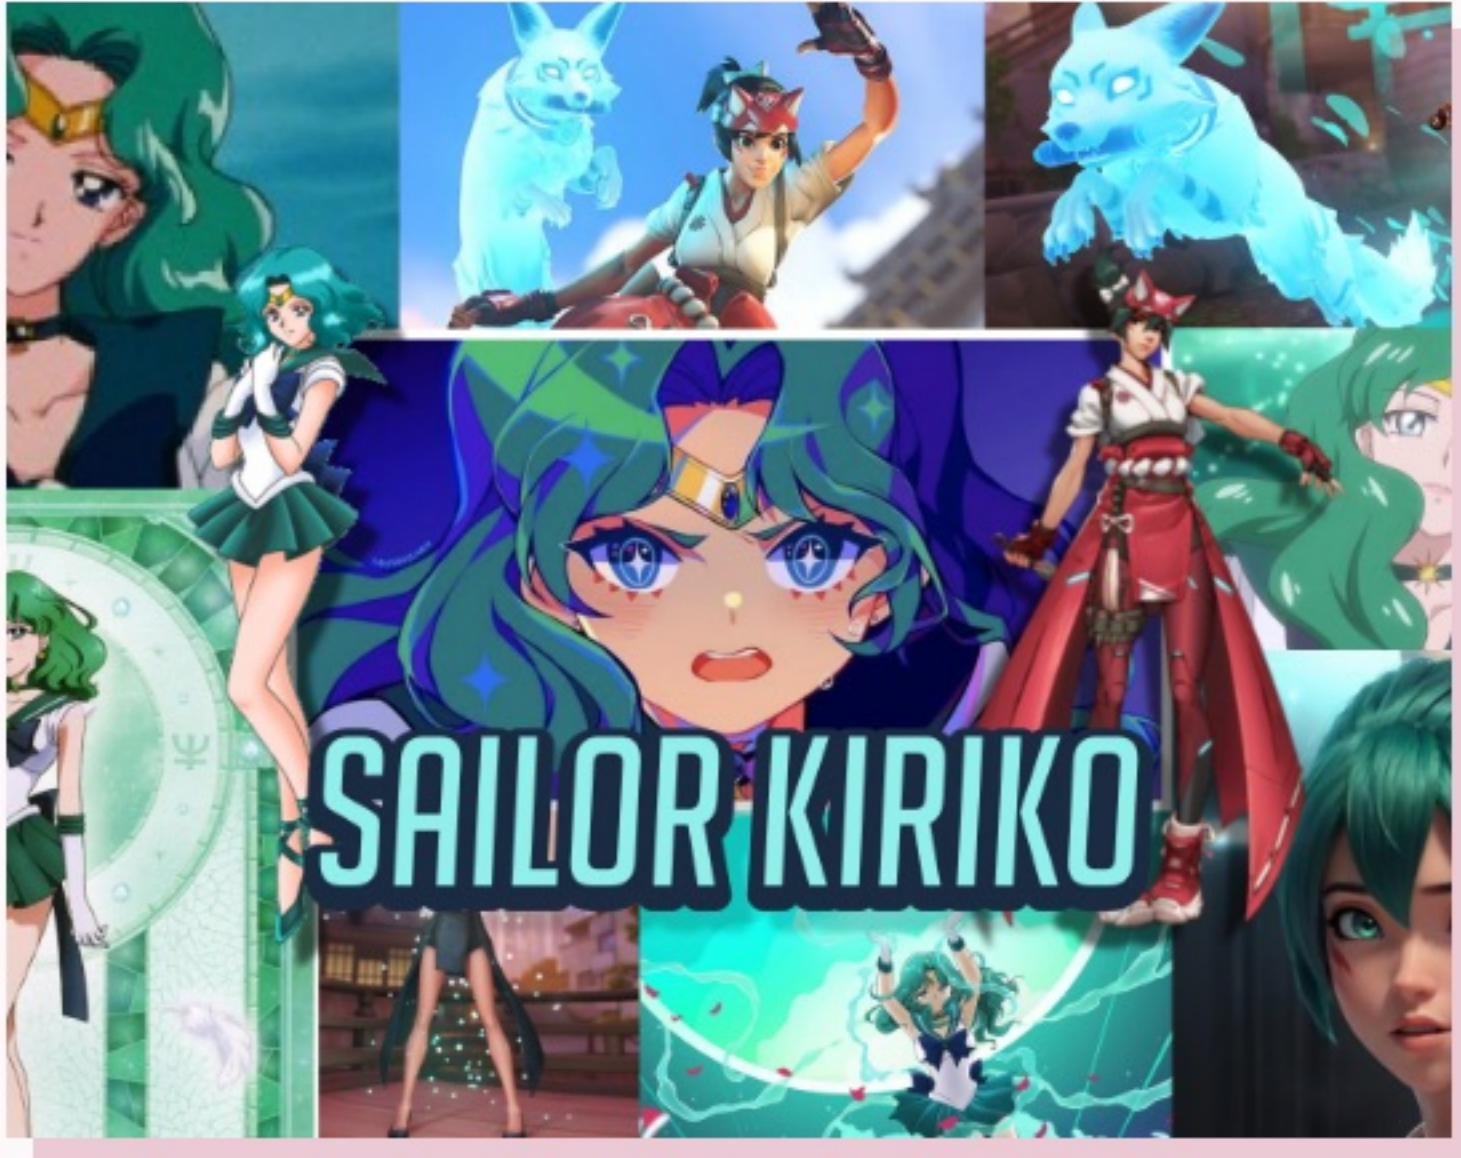

SAILOR KIRIKO/NEPTUNE