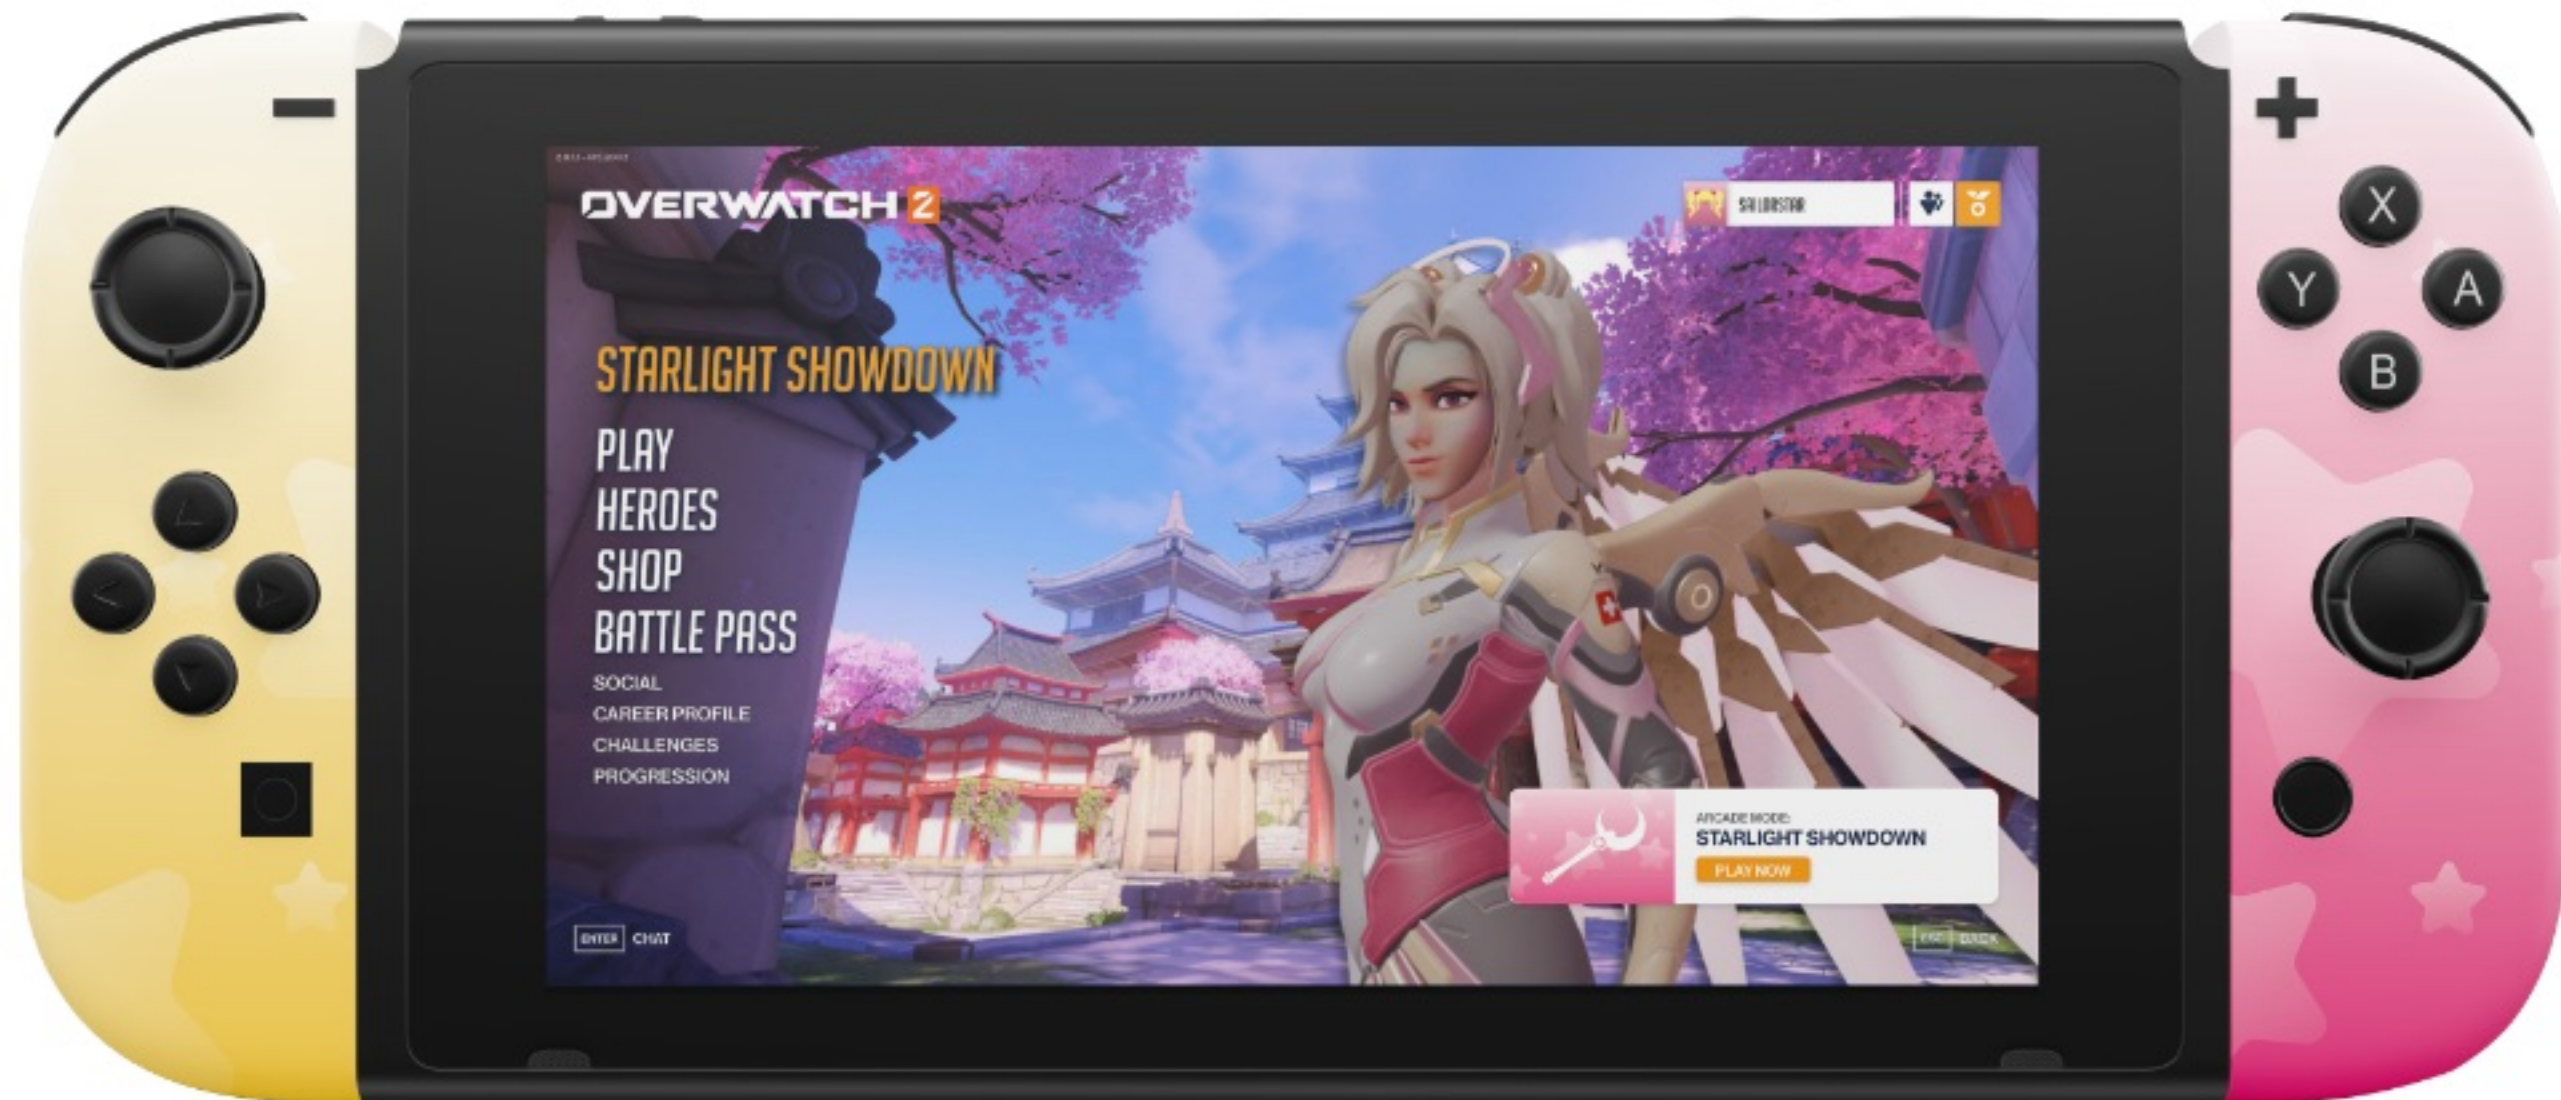

physical item

NINTENDO SWITCH