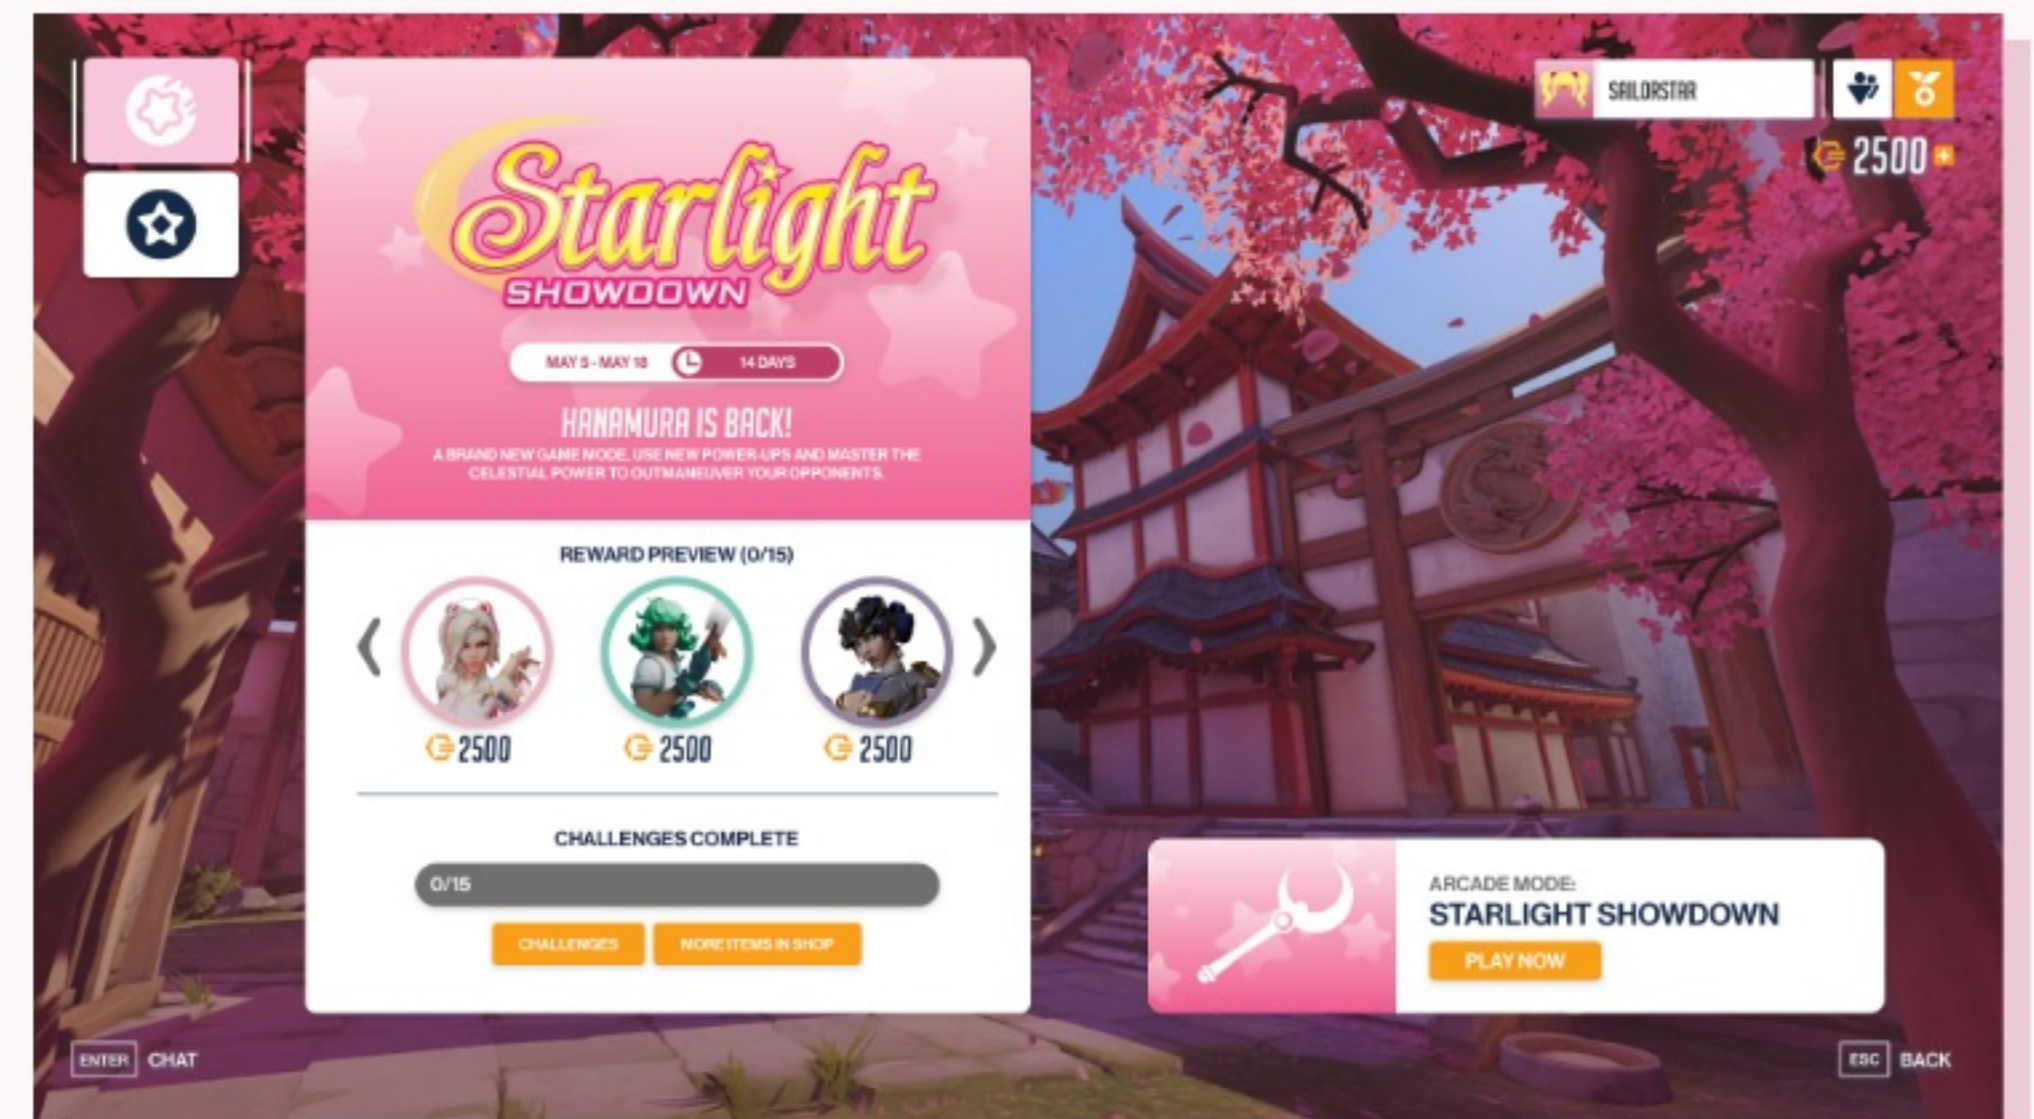

AND MUCH MORE!

**Starlight SHOWDOWN**

LIMITED TIME EVENT

FEATURING A NEW GAME MODE, MAP, SKINS, AND MORE!

STARTS MAY 5

Overwatch logo

# in-game display

# shop

MERCY  
SAILOR MOON

2500

OVERWATCH

FEATURED STORE REFRESHES IN 7 DAYS

This card features Mercy in her Sailor Moon skin. She is shown from the waist up, wearing a white and pink outfit with large, flowing pink wings. The background is a light blue gradient. The Overwatch logo is in the bottom left, and a character selection bar with three icons is at the bottom. A text box at the bottom indicates the featured store refreshes in 7 days.

KIRIKO  
SAILOR NEPTUNE

2500

OVERWATCH

FEATURED STORE REFRESHES IN 7 DAYS

This card features Kiriko in her Sailor Neptune skin. She is shown from the waist up, wearing a white and blue outfit with a dark blue skirt and a white beaded necklace. She is holding a white envelope and a katana. The background is a light blue gradient. The Overwatch logo is in the bottom left, and a character selection bar with three icons is at the bottom. A text box at the bottom indicates the featured store refreshes in 7 days.