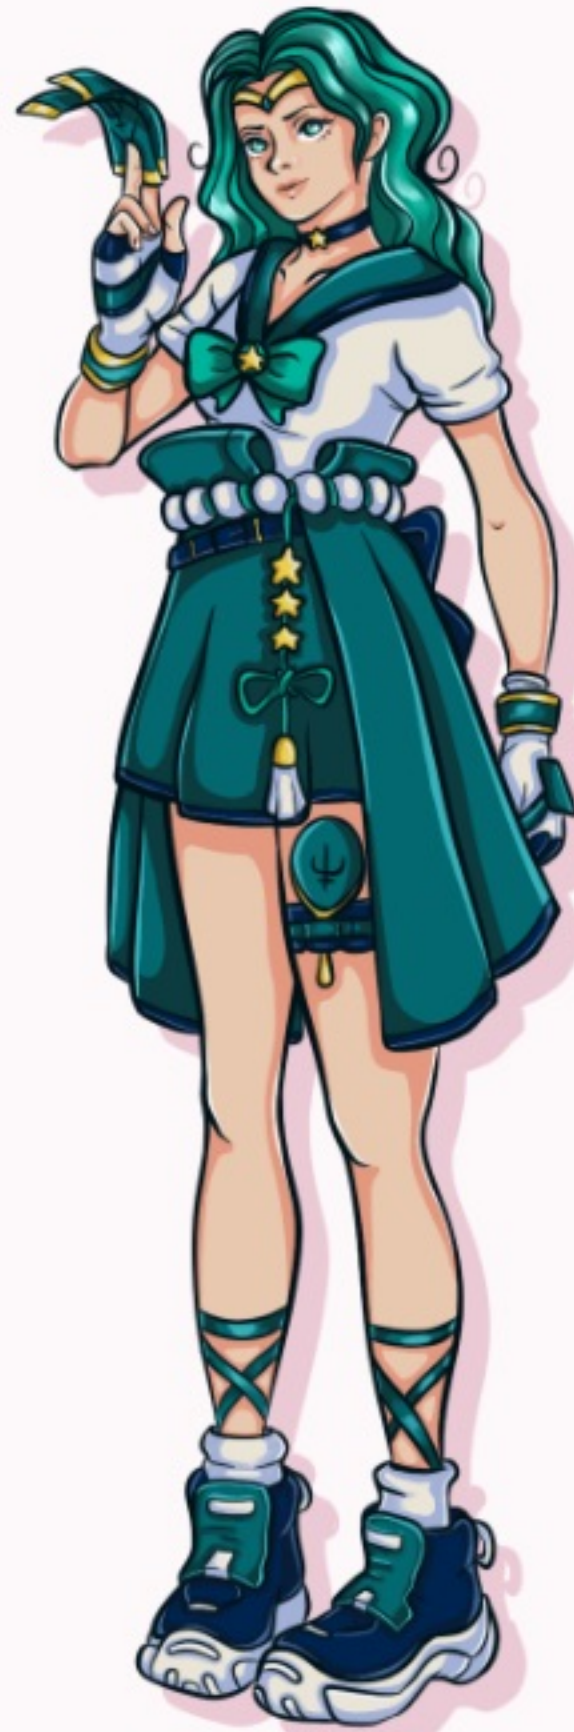

skin concepts

SAILOR KIRIKO/NEPTUNE