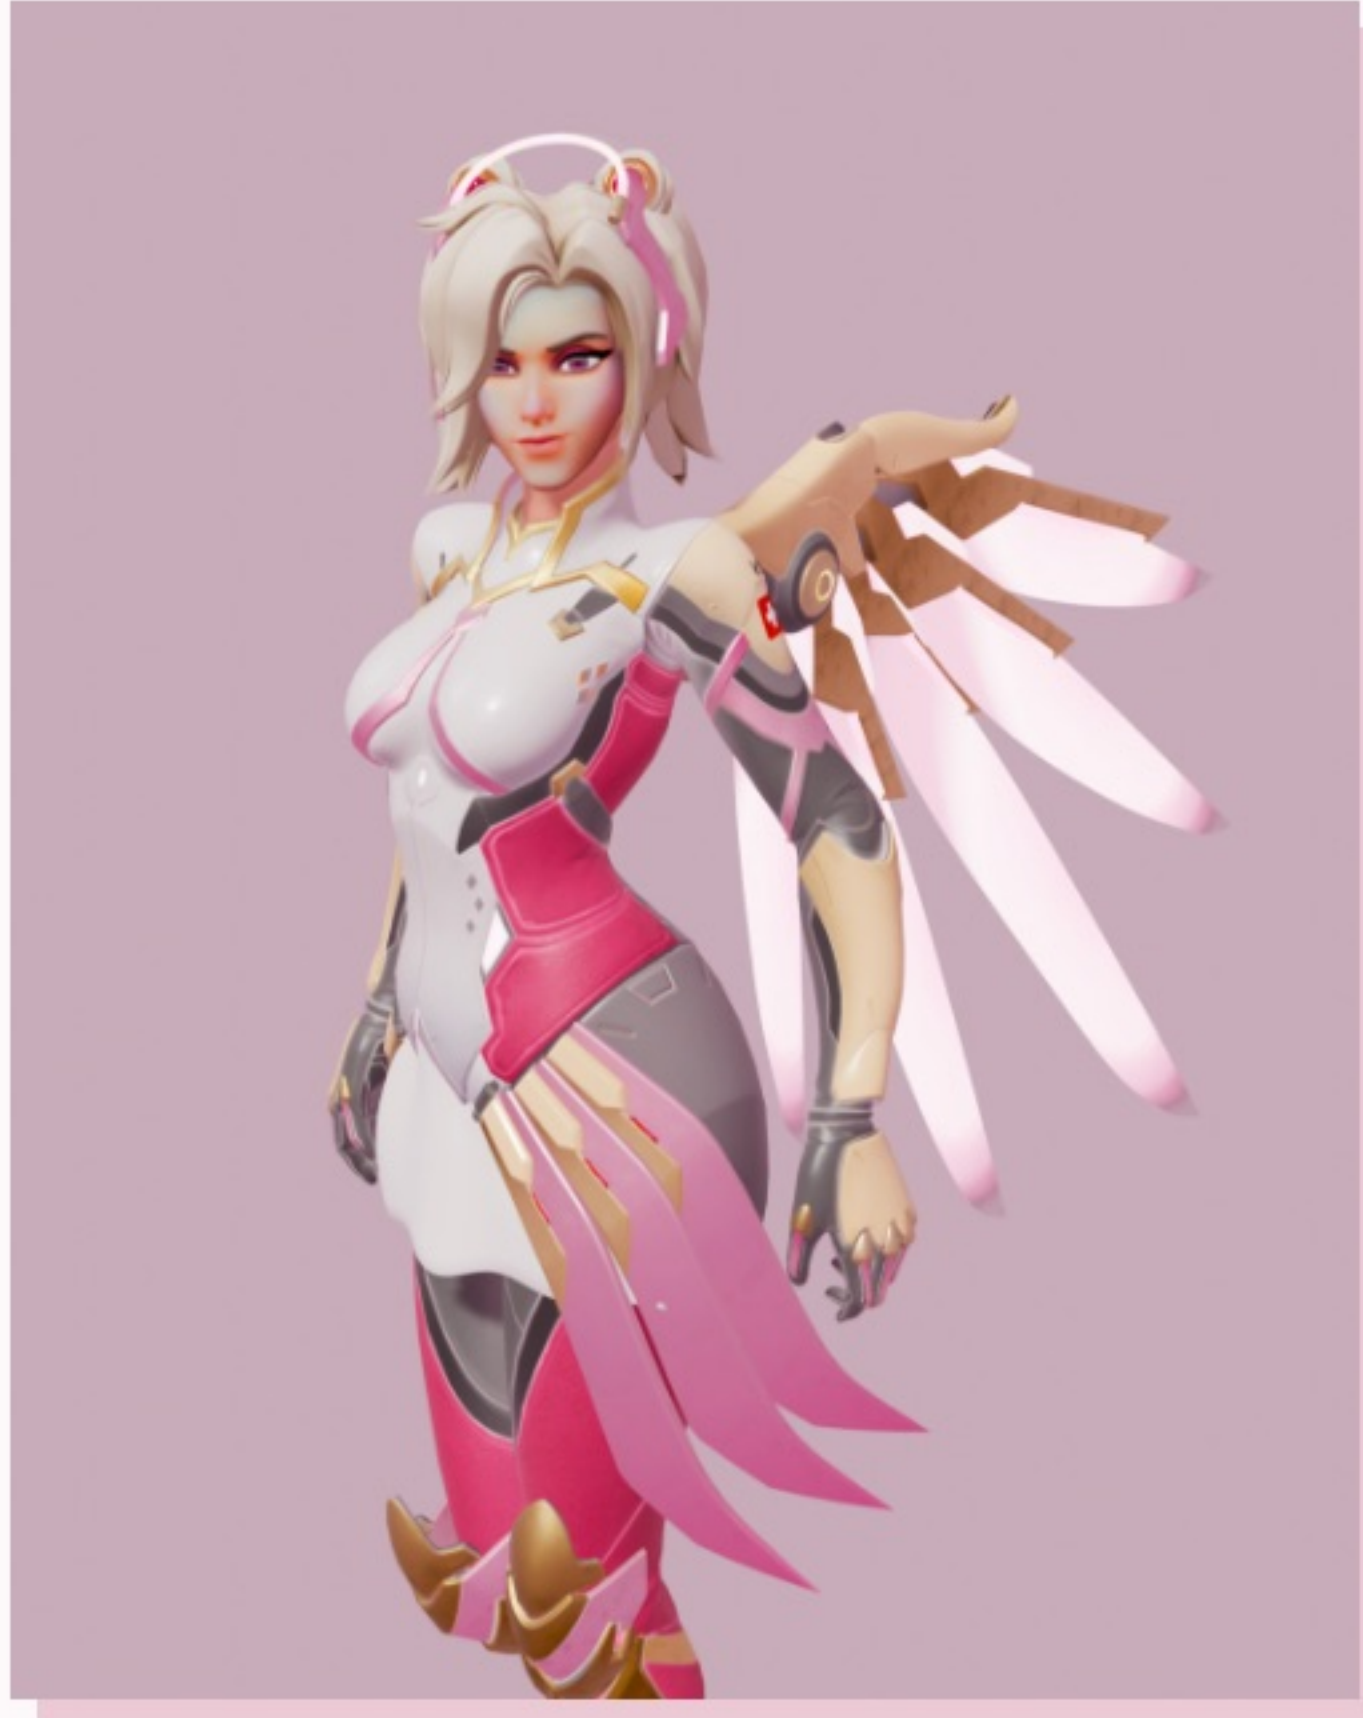

3d models cont.

SAILOR MERCY/MOON